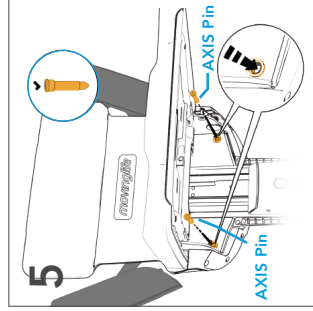

C UNFOLDING THE ARMRESTS