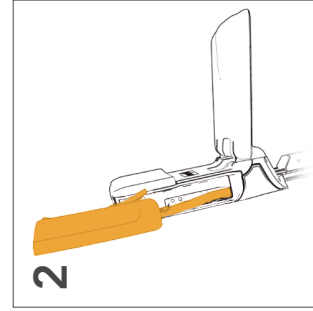

B LIFTING THE ARMRESTS