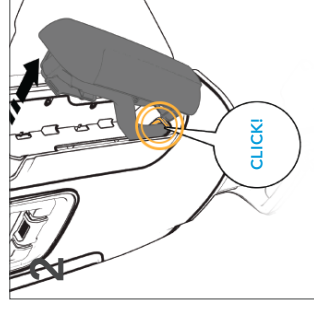

C UNFOLDING THE ARMRESTS