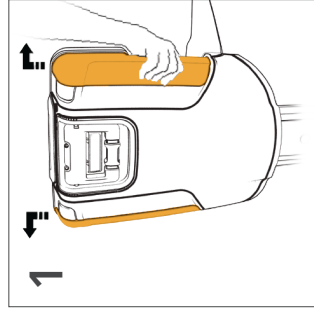

A INSTALLING THE ARMRESTS