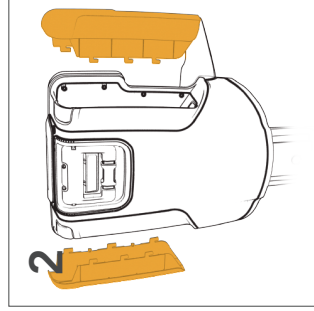

A INSTALLING THE ARMRESTS